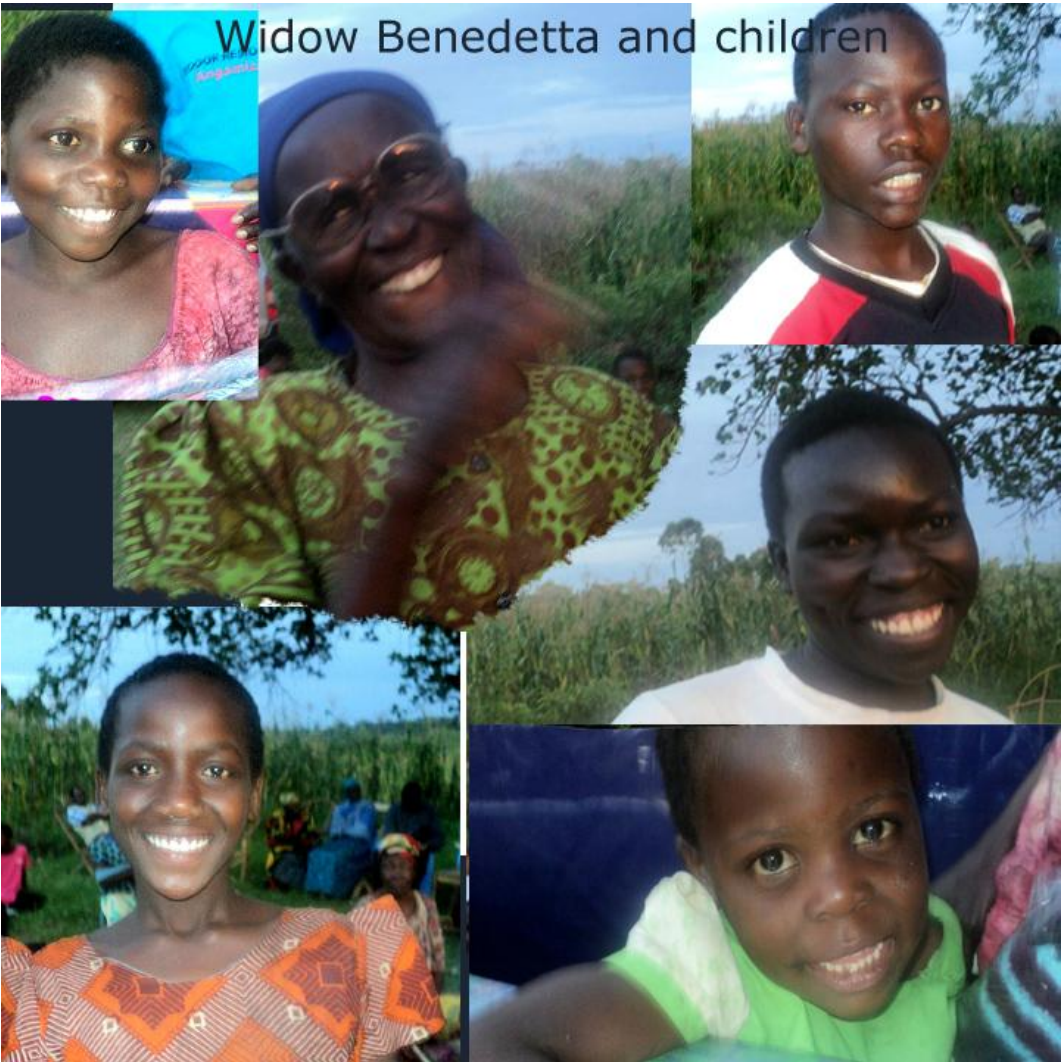

Bryce Orphan Home #5 - Widow Benedetta – 6 children - Suna